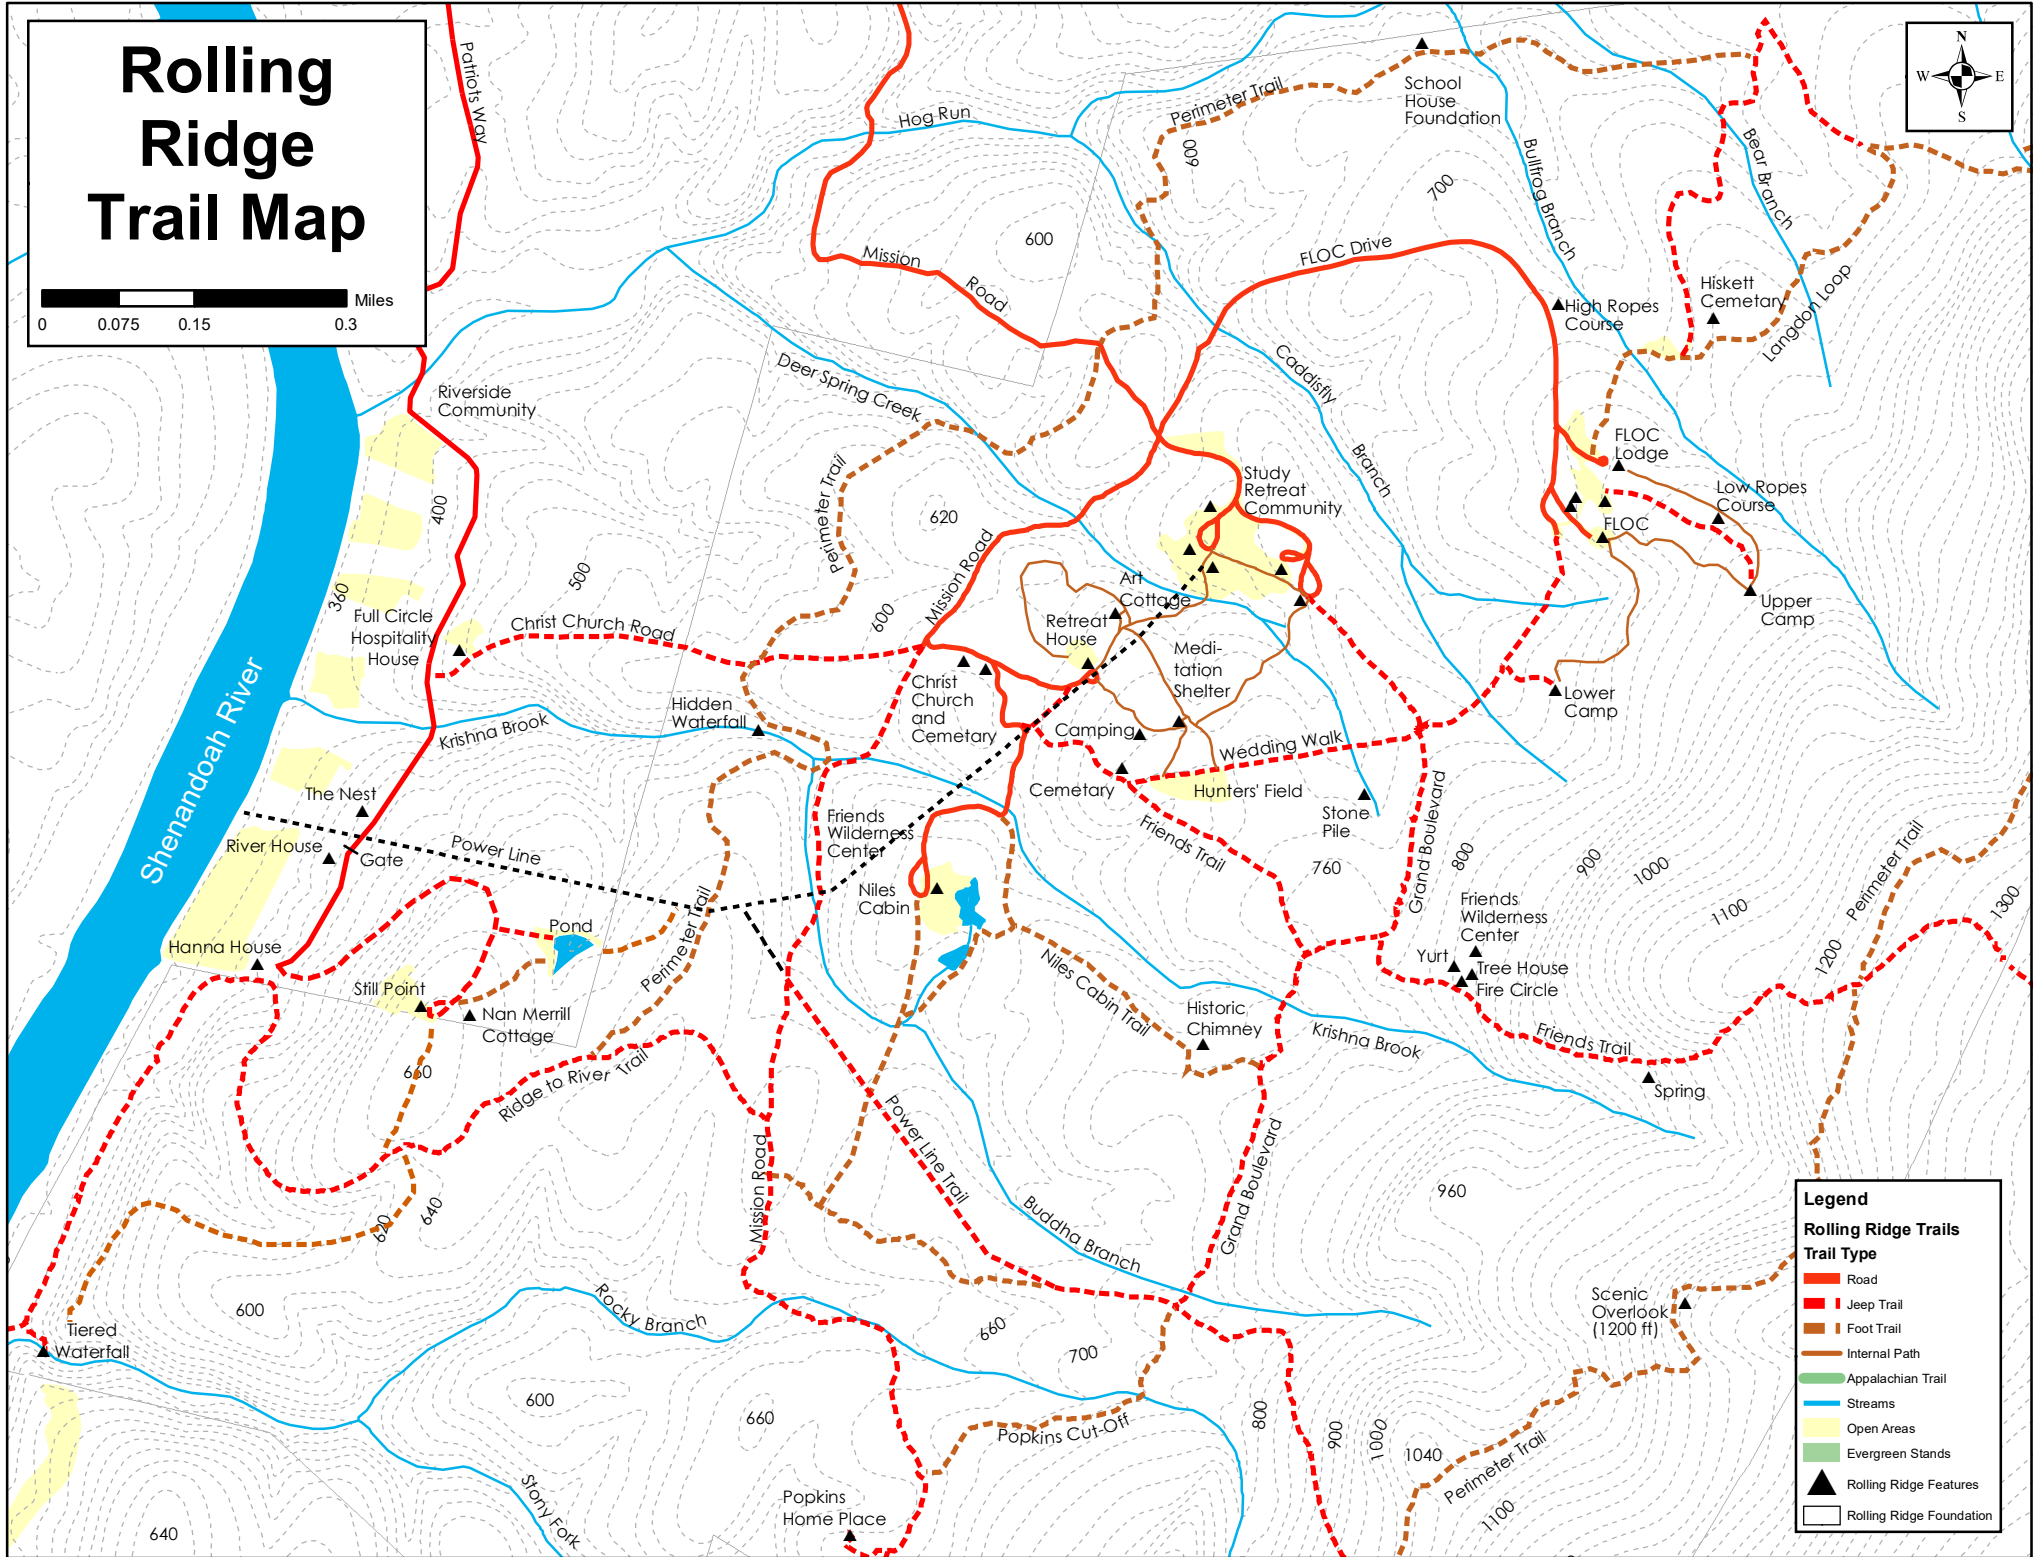

# Rolling Ridge Trail Map

**Legend**

**Rolling Ridge Trails**

**Trail Type**

- Road
- - - Jeep Trail
- - - Foot Trail
- Internal Path
- Appalachian Trail
- Streams
- Open Areas
- Evergreen Stands
- ▲ Rolling Ridge Features
- Rolling Ridge Foundation